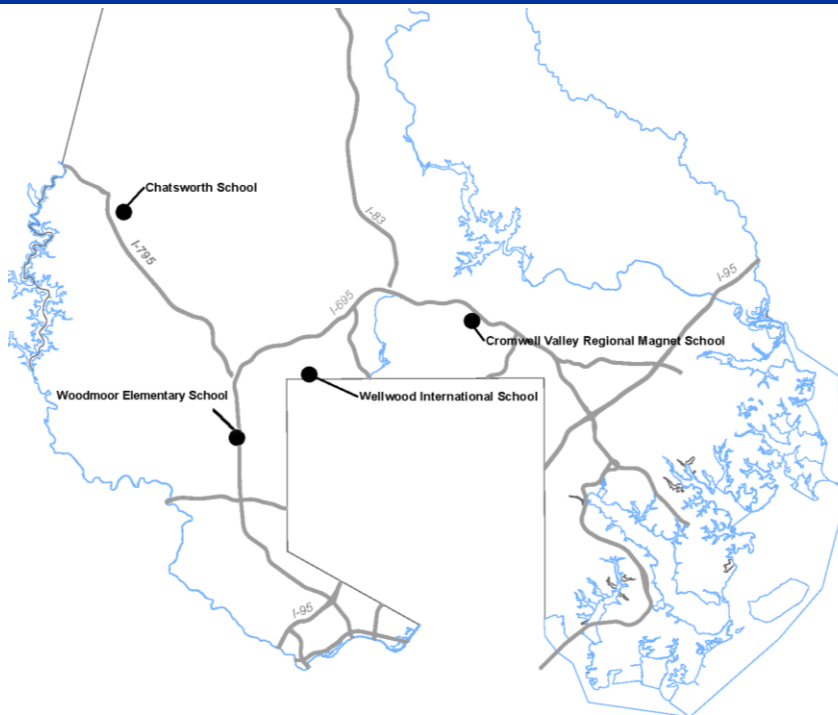

## Wellwood International School

2901 Smith Avenue

Pikesville 21208 • (410) 887-1212

Transportation is provided for students who are zoned to attend Bedford, Fort Garrison, Milbrook, Summit Park, Wellwood, or Winand Elementary Schools.

## Woodmoor Elementary School

3200 Elba Drive

Gwynn Oak, 21207 • (410) 887-1320

Transportation is provided for students who are zoned to attend Arbutus, Baltimore Highlands, Bedford, Catonsville, Chadwick, Church Lane, Deer Park, Dogwood, Edmondson Heights, Featherbed Lane, Halethorpe, Hebbville, Hernwood, Hillcrest, Johnnycake, Lansdowne, Lyons Mill, Milbrook, New Town, Powhatan, Randallstown, Relay, Riverview, Scotts Branch, Westchester, Westowne, Winand, Winfield, Woodbridge, Woodmoor or Woodholme elementary schools.

## Baltimore County Schools Hosting Elementary School Magnet Programs

Geographic location and transportation availability should be considered when applying to magnet programs.